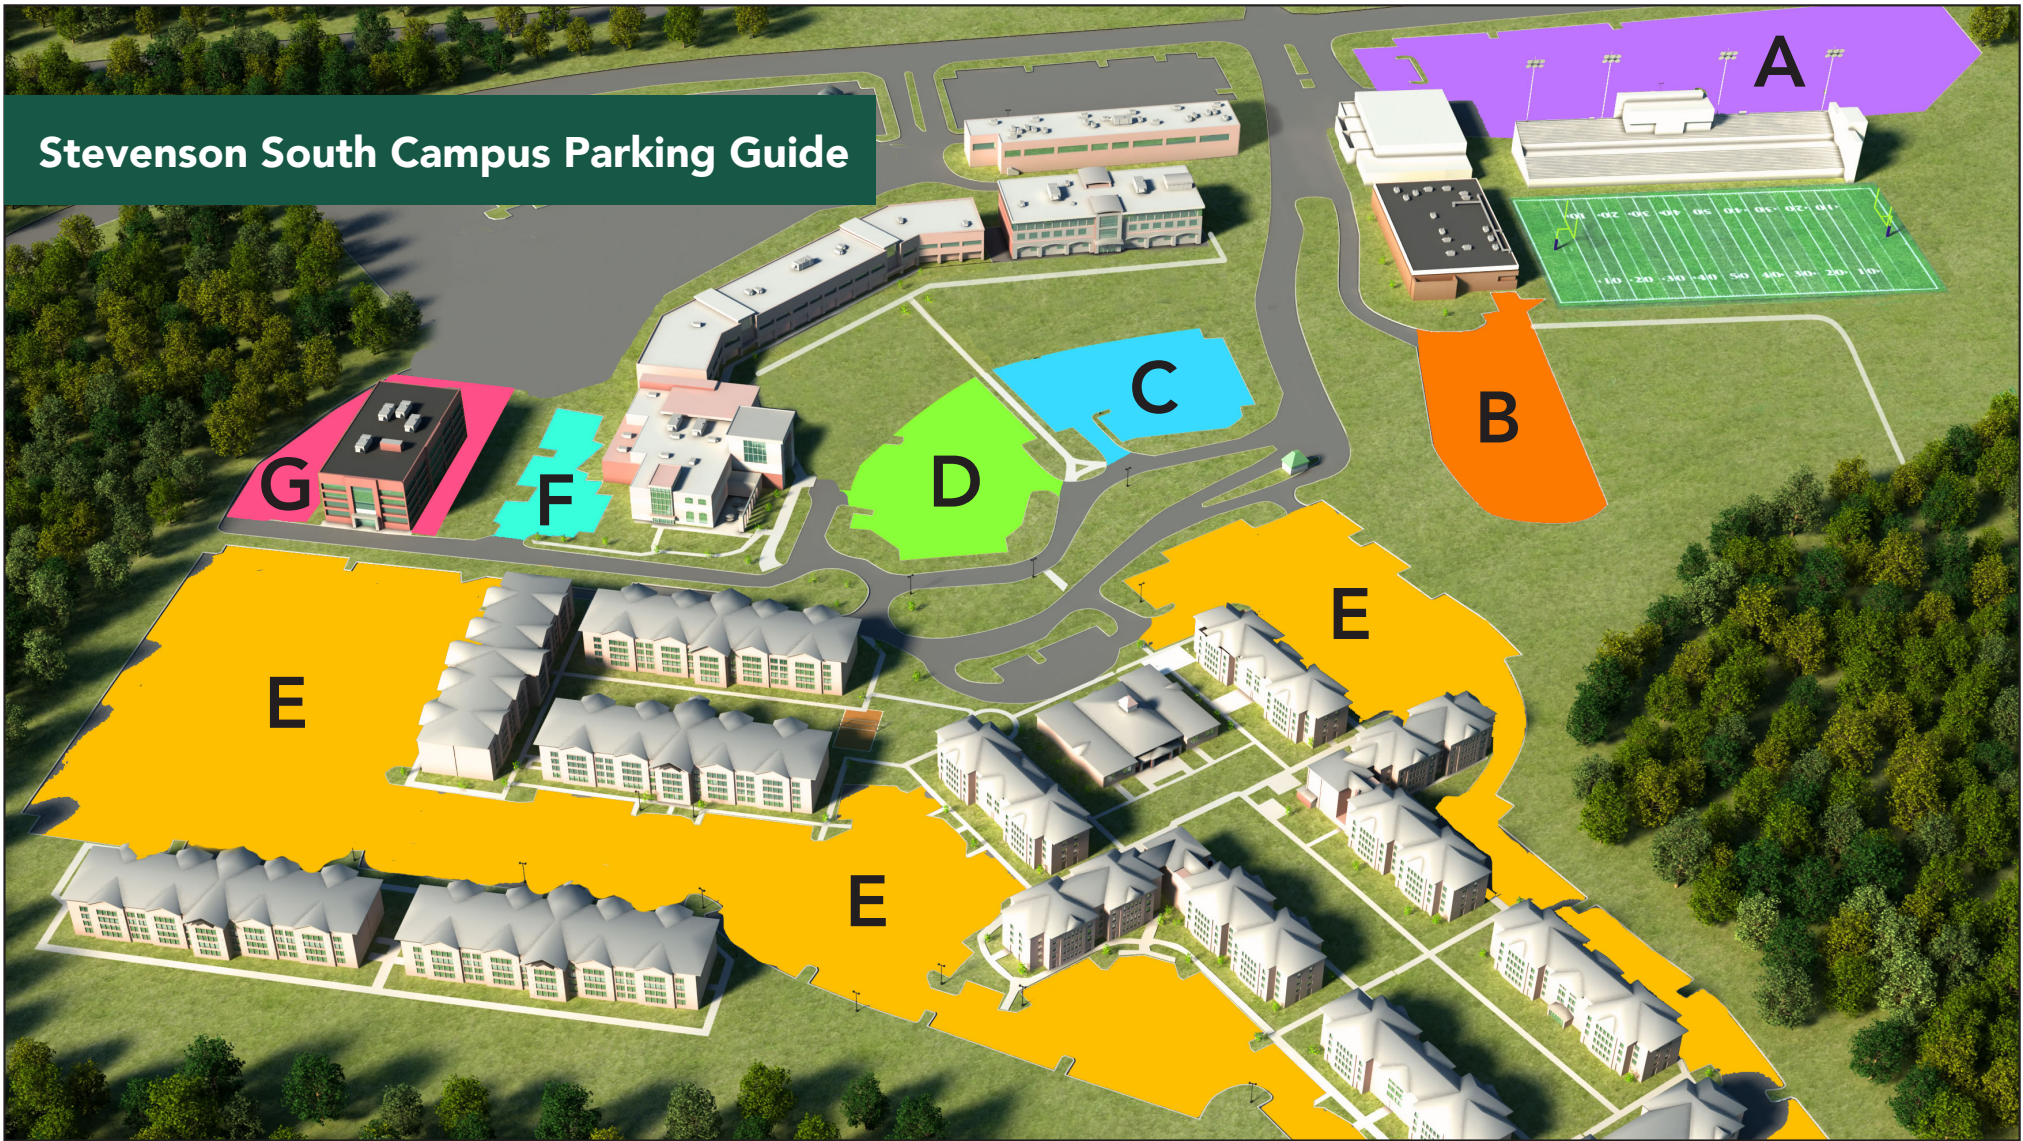

Stevenson South Campus Parking Guide

- Lot A (Mustang Stadium Lot):** Faculty/Staff, Resident Student, Commuter Student and Visitor Parking
- Lot B (Caves Parking Lot):** Faculty/Staff and Commuter Student Parking
- Lot C (SOBL Parking Lot):** Authorized Faculty and Admissions Visitors Parking. Open parking for properly tagged SU commuter students, faculty, and staff is permitted in Lot C Mon.-Fri, 5:00 p.m.-midnight and all day Sat.-Sun. Vehicles must be moved by midnight on Sunday.
- Lot D (Rockland Parking Lot):** Resident Student Parking
- Lot E (Residence Hall Parking Lots):** Resident Student Parking
- Lot F (Rear of Rockland Parking Lot):** Authorized Employees Only
- Lot G (Wooded Way Parking Lot):** Authorized Wooded Way Resident Students and Authorized Faculty/Staff Only